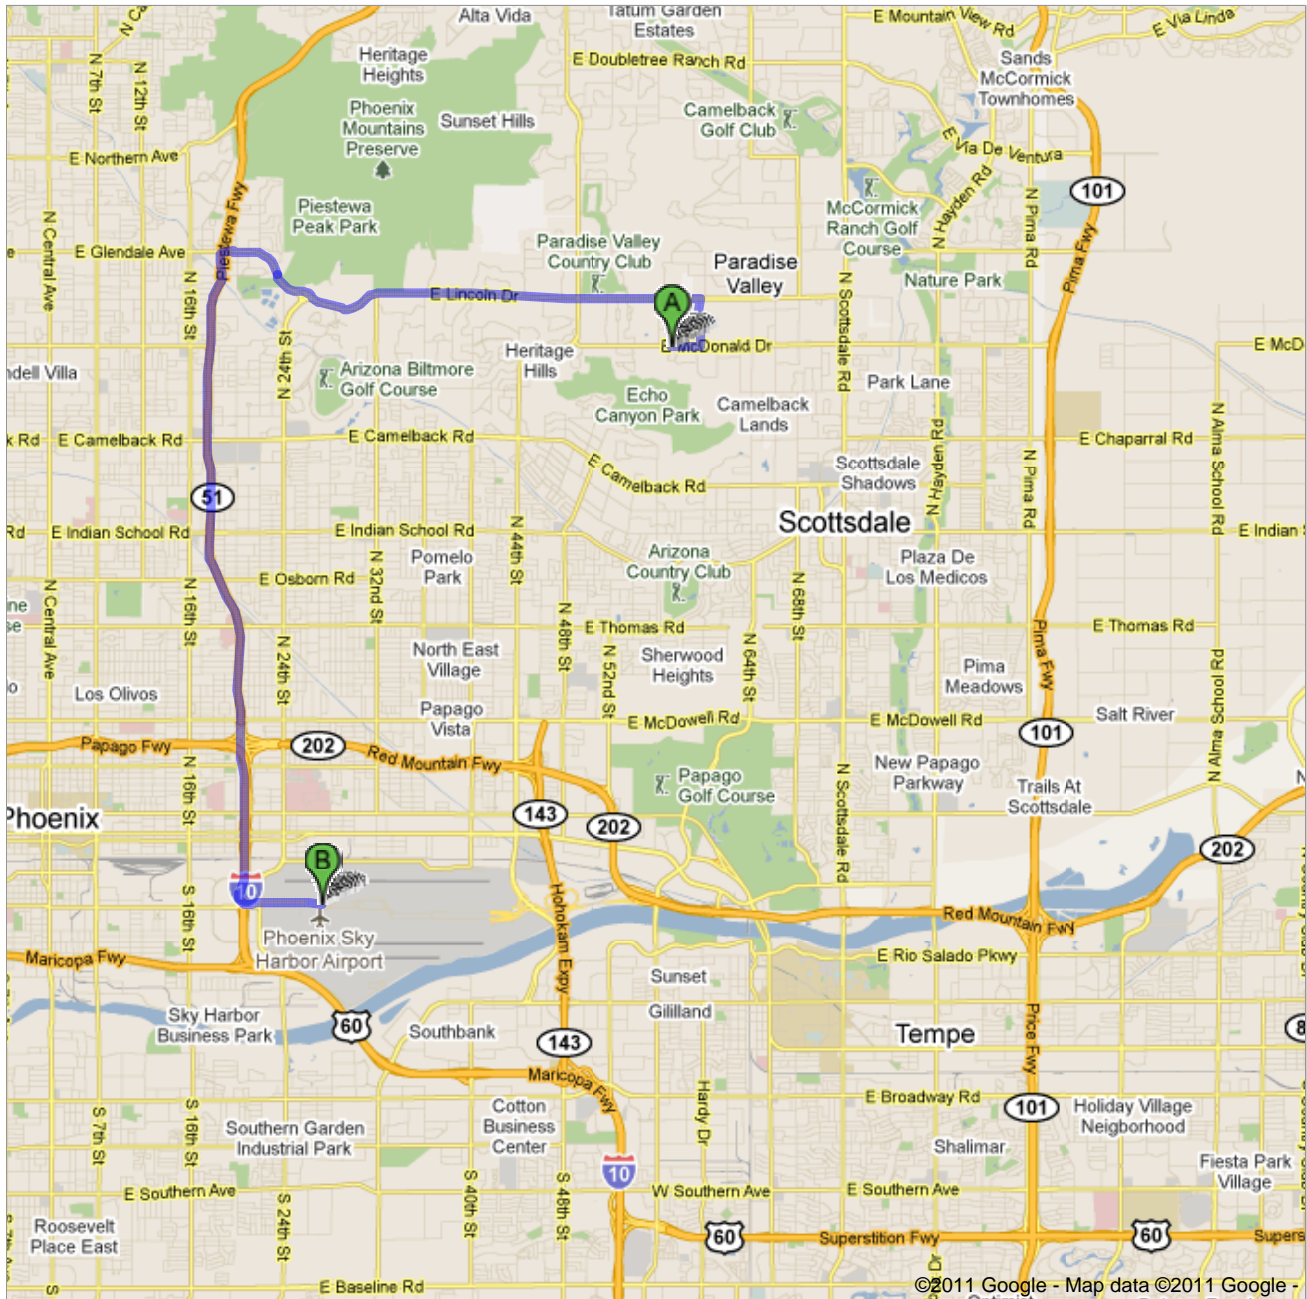

**Directions to Phoenix Sky Harbor International Airport (PHX), 3400 E Sky Harbor Blvd, Phoenix, AZ 85034**  
**14.2 mi – about 24 mins – up to 35 mins in traffic**  
From Sanctuary

**Sanctuary On Camelback Mountain**

5700 E Mcdonald Drive, Paradise Valley, AZ 85253 - (480) 948-2100

- |  |  |                            |
|--|--|----------------------------|
|  | 1. Head <b>east</b> on <b>E McDonald Dr</b> toward <b>N Superstition Ln</b>                                  | go 0.3 mi<br>total 0.3 mi  |
|  | 2. Turn left at <b>N 59th Pl</b><br>About 2 mins   | go 0.5 mi<br>total 0.8 mi  |
|  | 3. Turn left at <b>E Lincoln Dr</b><br>About 9 mins  | go 4.2 mi<br>total 5.0 mi  |
|  | 4. Keep right at the fork<br>About 2 mins  | go 0.9 mi<br>total 5.9 mi  |
|  | 5. Continue onto <b>E Glendale Ave</b><br>About 1 min  | go 0.3 mi<br>total 6.2 mi  |
|  | 6. Slight left to merge onto <b>AZ-51 S</b><br>About 6 mins  | go 5.2 mi<br>total 11.4 mi |
|  | 7. Keep left at the fork, follow signs for <b>I-10 E/Tucson</b> and merge onto <b>I-10 E</b><br>About 2 mins | go 1.7 mi<br>total 13.1 mi |
|  | 8. Take exit <b>149</b> to merge onto <b>E Sky Harbor Blvd</b><br>About 3 mins                               | go 1.0 mi<br>total 14.1 mi |
|  | 9. Keep right at the fork<br>Destination will be on the right  | go 0.1 mi<br>total 14.2 mi |

Phoenix Sky Harbor International Airport (PHX), 3400 E Sky Harbor Blvd,  
Phoenix, AZ 85034

These directions are for planning purposes only. You may find that construction projects, traffic, weather, or other events may cause conditions to differ from the map results, and you should plan your route accordingly. You must obey all signs or notices regarding your route.

Map data ©2011 Google

Directions weren't right? Please find your route on <a href="http://maps.google.com">maps.google.com</a> and click "Report a problem" at the bottom left.
---